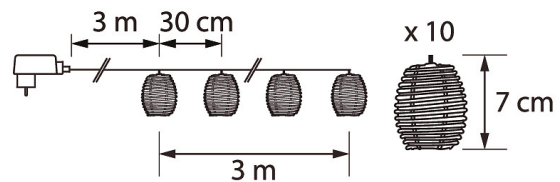

IP44

10 LED IP44

Rattan lantern set

These wonderful lanterns bring a Mediterranean touch to interior decoration, the terrace, or balcony – throughout the year. The set includes ten lanterns made from polyrattan. Warm white LEDs shine beautifully through the weave. The height of each lantern is 7 cm, and the length of the light section is 3 meters. Available in two different colours: brown lanterns with a black cord and white lanterns with a clear cord. The set is suitable for both indoor and outdoor use.

10 LED IP44

PRODUCT CODE	CODE	KG	PRODUCT FAMILY
9478859		0,4	

10 LED IP44
EC002761

Mounting

Degree of protection (IP)	IP44
---------------------------	------

Structure

Dimming and control

Photometric data