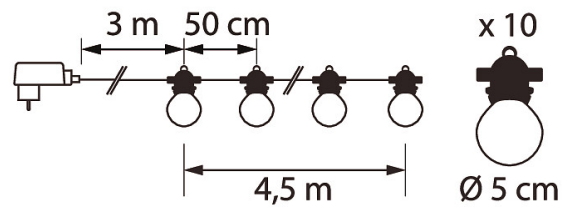

PRODUCT CODE	CODE	KG	PRODUCT FAMILY
9478860		0.52	

EC002761

Mounting

Structure

Dimming and control

Photometric data

Lifetime and capacity

Measurements