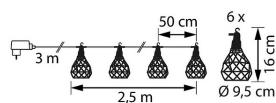

IP44

Boho

BOHO RATTAN LANTERNS 6 PCS BLACK

Rattan lantern set

Description of product family

A lovely set of six lanterns for indoor and outdoor use. The height of one polyrattan lantern is 16 cm, the diameter is 9.5 cm. There are LED filaments inside the light bulbs that come every 50 cm. Includes 6 warm white LEDs, non-replaceable, lighting time approx. 10,000 hours. Adaptor 24 V 3.6 W IP44. Black cord, connector cord length 3 m. Now available in magnificent black!

Quantity

Package 4 pcs

No. 9478869

6 435200 299437

AIRAM