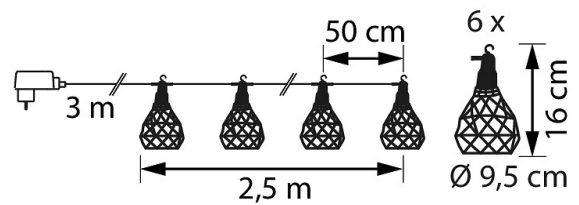

IP44

PRODUCT CODE	CODE	KG	PRODUCT FAMILY
9478869		0.4