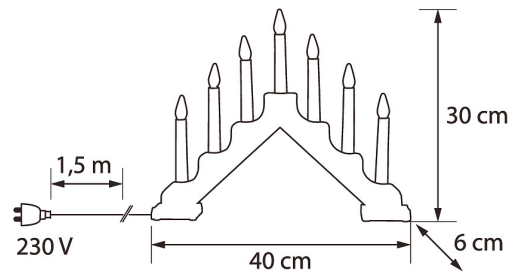

## Candelabra

A traditional, wooden A-frame candelabra in white or gray. 7-piece design, candle rings included. The candelabra features replaceable bulbs. Use the sleek and beautifully glowing spare bulb No. 9478814 (34V 3W E10). The recommended spare bulb offers natural and pleasing light. The candelabra is designed for indoor use only. Power supply 230V, on-off switch on the cord.

PRODUCT CODE	CODE	KG	PRODUCT FAMILY
9478872		0.68	

EC002761

Mounting

Structure

Dimming and control

Photometric data

Lifetime and capacity

Measurements