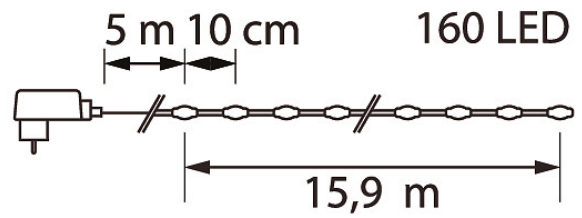

CLEAR WIRE

CLEAR WIRE			
PRODUCT CODE	CODE	KG	PRODUCT FAMILY
9478893		0.15	

CLEAR WIRE
EC002761

Mounting

Structure

Dimming and control

Photometric data

Lifetime and capacity

Measurements

Electrotechnical data