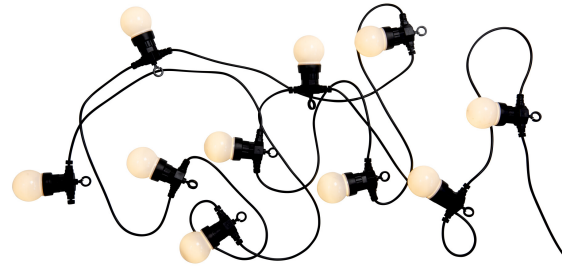

## DARK WIRE

DARK WIRE			
PRODUCT CODE	CODE	KG	PRODUCT FAMILY
9478894		0.71	

DARK WIRE

EC002761

Mounting

Structure

Dimming and control

Photometric data