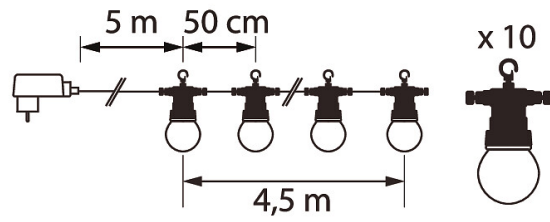

## DARK WIRE

DARK WIRE			
PRODUCT CODE	CODE	KG	PRODUCT FAMILY
9478894		0.71	

DARK WIRE

EC002761

Mounting

Structure

Dimming and control

Photometric data

Lifetime and capacity

Measurements

Electrotechnical data