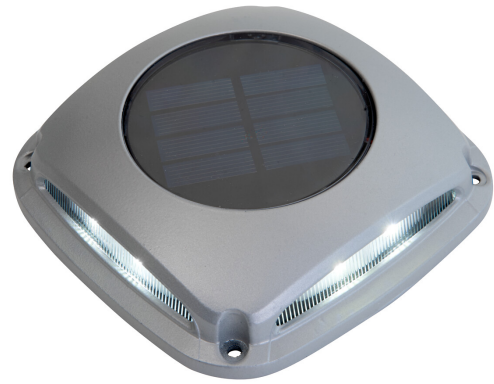

PRODUCT CODE	CODE	KG	PRODUCT FAMILY
9478906		0.15