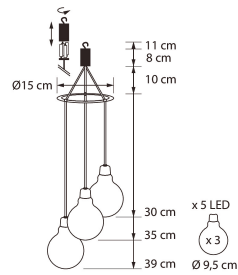

PRODUCT CODE	CODE	KG	PRODUCT FAMILY
9478908		0.3	

EC002761

Mounting

Suitable for outdoor use	Yes
--------------------------	-----

Structure

Dimming and control

Photometric data

Lifetime and capacity

Measurements

Electrotechnical data