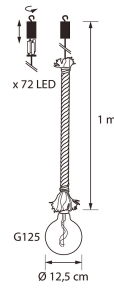

PRODUCT CODE	CODE	KG	PRODUCT FAMILY
9478909		0.35	

EC002761

Mounting

Suitable for outdoor use	Yes
--------------------------	-----

Structure

Dimming and control

Photometric data

Lifetime and capacity