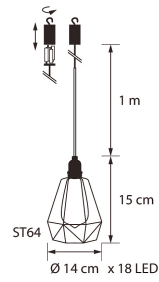

PRODUCT CODE	CODE	KG	PRODUCT FAMILY
9478911		0.28	

EC002761

Mounting

Suitable for outdoor use	Yes
--------------------------	-----

Structure

Dimming and control

Photometric data

Lifetime and capacity