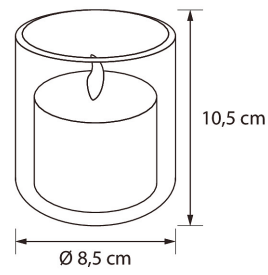

IP20

PRODUCT CODE	CODE	KG	PRODUCT FAMILY
9478914		0.23	

EC002761

Mounting

Suitable for outdoor use	No
Degree of protection (IP)	IP20

Structure

Model	Candle/tea light
Lamp type	LED not exchangeable
Light source included	Yes

Dimming and control

Photometric data

Lifetime and capacity

Measurements

Height/depth (mm)	105
Diameter (mm)	85

Electrotechnical data