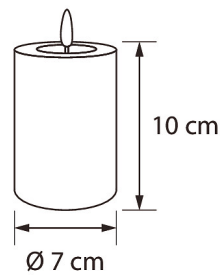

IP44			
PRODUCT CODE	CODE	KG	PRODUCT FAMILY
9478916		0.15