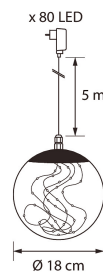

IP44

Decorative light

A magnificent clear-globed decorative light ball that contains an abundant LED string light. Also suitable for outdoor use. Hang the ball – or several balls – on your balcony or pergola, for example, to create a lovely atmosphere. Available in two sizes: Ø 18 cm ball with 80 LEDs or Ø 35 cm ball with 300 LEDs! Rubber connecting cable, length 5 meters. The product features a timer function.

PRODUCT CODE	CODE	KG	PRODUCT FAMILY
9478918		0.3	

EC002761

Mounting

Suitable for outdoor use	Yes
Degree of protection (IP)	IP44

Structure

Lamp type	LED not exchan-geable
Light source included	Yes

Dimming and control

Photometric data

Lifetime and capacity

Measurements

Electrotechnical data