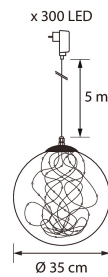

IP44

Decorative light

A magnificent clear-globed decorative light ball that contains an abundant LED string light. Also suitable for outdoor use. Hang the ball – or several balls – on your balcony or pergola, for example, to create a lovely atmosphere. Available in two sizes: Ø 18 cm ball with 80 LEDs or Ø 35 cm ball with 300 LEDs! Rubber connecting cable, length 5 meters. The product features a timer function.

PRODUCT CODE	CODE	KG	PRODUCT FAMILY
9478919		0.5	

EC002761

Mounting

Suitable for outdoor use	Yes
Degree of protection (IP)	IP44

Structure

Lamp type	LED not exchan-geable
Light source included	Yes

Dimming and control