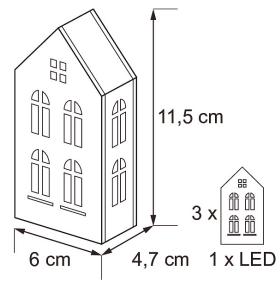

PRODUCT CODE	CODE	KG	PRODUCT FAMILY
9478930		0.05	

EC002761

Mounting

Structure

Dimming and control

Photometric data

Lifetime and capacity

Measurements