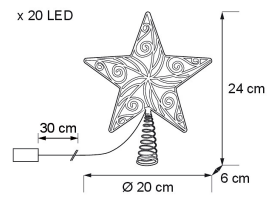

## Tree topper star

For an atmospheric Christmas! A battery-operated LED topper star for indoor use. Gold or silver colour. Sparkling and beautiful decoration that emphasises the warm shine of the 20 LEDs.

PRODUCT CODE	CODE	KG	PRODUCT FAMILY
9478931		0.18	

EC002761

Mounting

Structure

Dimming and control

Photometric data

Lifetime and capacity

Measurements