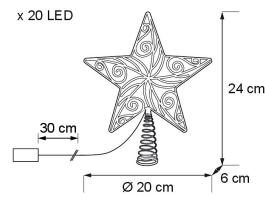

Tree topper star

For an atmospheric Christmas! A battery-operated LED topper star for indoor use. Gold or silver colour. Sparkling and beautiful decoration that emphasises the warm shine of the 20 LEDs.

PRODUCT CODE	CODE	KG	PRODUCT FAMILY
9478932		0.18	

EC002761

Mounting

Structure

Dimming and control

Photometric data

Lifetime and capacity

Measurements