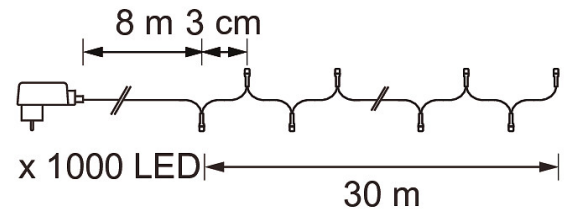

LED series

A versatile LED series suitable for seasonal lighting and decoration of outdoor areas. You can choose between a 30 m long light series with 1 000 LEDs or a 20 m long light series with 670 LEDs. The warm white LEDs are placed densely at 3 cm intervals. Dark cord. Transformer-operated (IP44), timer included.

PRODUCT CODE	CODE	KG	PRODUCT FAMILY
9478936		0.2	

EC002761

Mounting

Structure

Dimming and control

Photometric data

Lifetime and capacity

Measurements