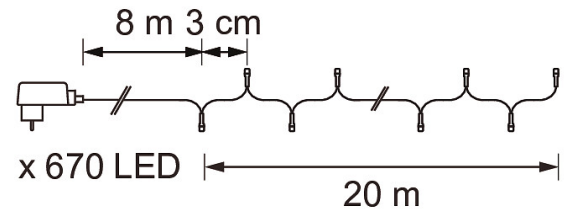

LED series

A versatile LED series suitable for seasonal lighting and decoration of outdoor areas. You can choose between a 30 m long light series with 1 000 LEDs or a 20 m long light series with 670 LEDs. The warm white LEDs are placed densely at 3 cm intervals. Dark cord. Transformer-operated (IP44), timer included.

PRODUCT CODE	CODE	KG	PRODUCT FAMILY
9478937		0.18	

EC002761

Mounting

Structure

Dimming and control

Photometric data

Lifetime and capacity

Measurements