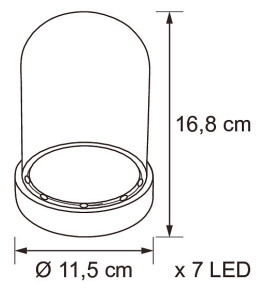

PRODUCT CODE	CODE	KG	PRODUCT FAMILY
9478942		0.23	

EC002761

Mounting

Suitable for outdoor use	No
--------------------------	----

Structure

Lamp type	LED not exchan-geable
-----------	-----------------------