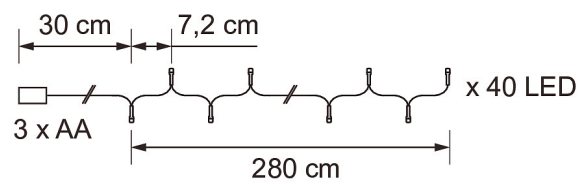

IP44

PRODUCT CODE CODE KG PRODUCT FAMILY
9478945

EC002761

Mounting

Suitable for outdoor use	Yes
Degree of protection (IP)	IP44

Structure

Lamp type	LED not exchan-geable
Light source included	Yes

Dimming and control

Photometric data

Lifetime and capacity

Measurements

Total length (m)	2.8
------------------	-----

Electrotechnical data