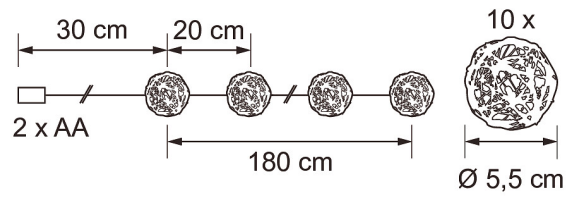

Decorative series

A glimmering decorative ball series for indoor use. Add atmosphere to your festive table settings and decorations! This beautiful decorative series is available in two forms: the gold-hued version contains 10 sparkling balls (Ø 5.5 cm) and LEDs while the silver-hued version boasts 20 balls (Ø 3 cm) and LEDs. The series is battery-operated and includes a timer.

PRODUCT CODE	CODE	KG	PRODUCT FAMILY
9478946		0.15	

EC002761

Mounting

Structure

Dimming and control

Photometric data

Lifetime and capacity

Measurements