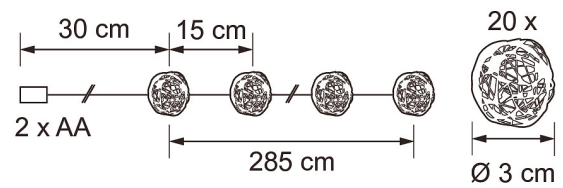

Decorative series

A glimmering decorative ball series for indoor use. Add atmosphere to your festive table settings and decorations! This beautiful decorative series is available in two forms: the gold-hued version contains 10 sparkling balls (Ø 5.5 cm) and LEDs while the silver-hued version boasts 20 balls (Ø 3 cm) and LEDs. The series is battery-operated and includes a timer.

PRODUCT CODE	CODE	KG	PRODUCT FAMILY
9478947		0.22	

EC002761

Mounting

Structure

Dimming and control

Photometric data

Lifetime and capacity

Measurements