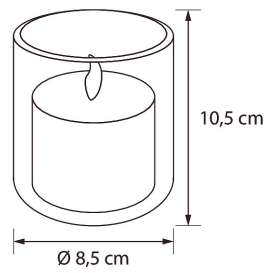

PRODUCT CODE	CODE	KG	PRODUCT FAMILY
9478948		0.16	

EC002761

Mounting

Suitable for outdoor use	Yes
--------------------------	-----

Structure

Lamp type	LED not exchan-geable
-----------	-----------------------