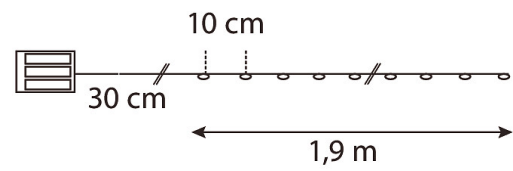

IP20

PRODUCT CODE	CODE	KG	PRODUCT FAMILY
9478949		0.07	

EC002761

Mounting

Degree of protection (IP)	IP20
---------------------------	------

Structure

Dimming and control

Photometric data

Lifetime and capacity

Measurements

Electrotechnical data