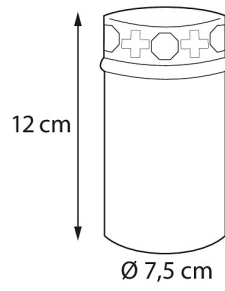

PRODUCT CODE	CODE	KG	PRODUCT FAMILY
9478950		0.157	

EC002761

Mounting

Suitable for outdoor use	Yes
Degree of protection (IP)	IP44

Structure

Lamp type	LED not exchangeable
Light source included	Yes
Colour	White

Dimming and control

Photometric data

Lifetime and capacity

Measurements

Height/depth (mm)	120
Diameter (mm)	75

Electrotechnical data