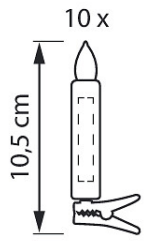

PRODUCT CODE	CODE	KG	PRODUCT FAMILY
9478951		0.55	

EC002761

Mounting

Degree of protection (IP)	IP44
---------------------------	------

Structure

Dimming and control

Photometric data

Lifetime and capacity

Measurements

Electrotechnical data