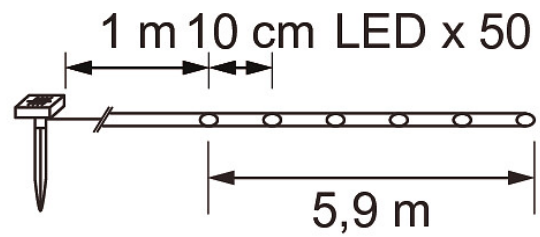

Ni-MH 600mAh 1,2V

LED set

A string light powered by a solar cell with a clear tube-like structure that houses the LEDs. Length of the light section is 5.9 meters, 50 LEDs in total. Available with bright white or multi-color LEDs. Easy to wrap around trees, bushes, or railings for decoration.

Ni-MH 600mAh 1,2V

PRODUCT CODE	CODE	KG	PRODUCT FAMILY
9478954		0.25	

Ni-MH 600mAh 1,2V
EC002761

Mounting

Suitable for outdoor use	Yes
--------------------------	-----

Structure

Model	Chainlight
Lamp type	LED not exchangeable
Light source included	Yes
Exchangeable control gear	No
Energy efficiency class of light source according to EU regulation 2019/2015	Not required