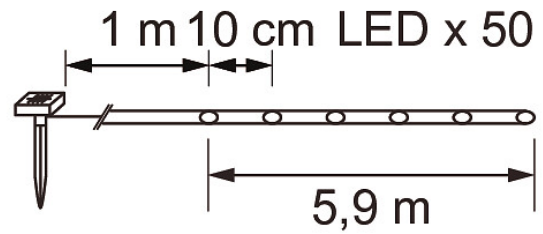

Ni-MH 600mAh 1,2V

PRODUCT CODE	CODE	KG	PRODUCT FAMILY
9478955		0.25