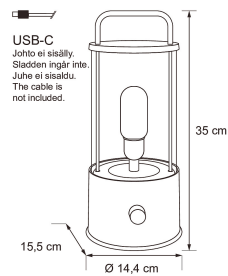

IP20

LED FIL USB-C 18650 1200mAh 3,7V

Decorative lantern

An atmospheric and stylish LED decorative lantern for indoor use. Available in black or white. Gold-colored details, handle, and on/off switch. The globe houses an LED filament bulb that shines warm white light (2700 K). The light is turned on or off by pressing a switch that can also be rotated to freely adjust the intensity of the light. The base of the lantern includes a battery case. The lantern can also be charged through a USB-C port.

LED FIL USB-C 18650 1200mAh 3,7V

PRODUCT CODE	CODE	KG	PRODUCT FAMILY
9478959		0.45	

LED FIL USB-C 18650 1200mAh 3,7V
EC002761

Mounting

Suitable for outdoor use	No
Degree of protection (IP)	IP20

Structure

Lamp type	LED not exchan-geable
Light source included	Yes
Colour	Black