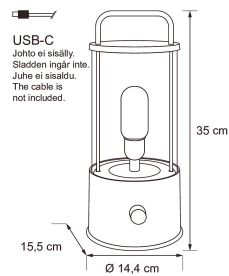

IP20

LED FIL USB-C 18650 1200mAh 3,7V

Decorative lantern

An atmospheric and stylish LED decorative lantern for indoor use. Available in black or white. Gold-colored details, handle, and on/off switch. The globe houses an LED filament bulb that shines warm white light (2700 K). The light is turned on or off by pressing a switch that can also be rotated to freely adjust the intensity of the light. The base of the lantern includes a battery case. The lantern can also be charged through a USB-C port.

LED FIL USB-C 18650 1200mAh 3,7V

PRODUCT CODE	CODE	KG	PRODUCT FAMILY
9478960		0.45