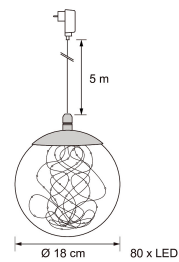

IP44

WARM WHITE, SMOKE IP44

Decorative light

A magnificent clear-globed decorative light ball that contains an abundant LED string light. Also suitable for outdoor use. Hang the ball – or several balls – on your balcony or pergola, for example, to create a lovely atmosphere. Available in two sizes: Ø 18 cm ball with 80 LEDs or Ø 35 cm ball with 300 LEDs! Rubber connecting cable, length 5 meters. The product features a timer function.

WARM WHITE, SMOKE IP44

PRODUCT CODE	CODE	KG	PRODUCT FAMILY
9478961		0.32	

WARM WHITE, SMOKE IP44

EC002761

Mounting

Suitable for outdoor use	Yes
Degree of protection (IP)	IP44

Structure

Lamp type	LED not exchangeable
Light source included	Yes