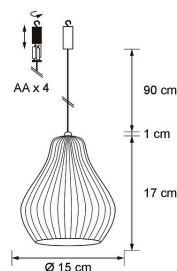

IP44

new

Evert

EVERT DECORATIVE LAMP D15CM B/O

Decorative Lamp

Description of product family

This decorative lamp with a retro style creates atmospheric shimmer around it. The lamp produces warm white light, 2700 K. Suitable for both indoor and outdoor use. The battery powered lamp is easy to hang where you want it, as you do not have to worry about wiring or outlets! Beautiful on its own, stunning as a group of several lamps. White plastic globe, battery case on the cord used for hanging. Features a timer function.

Technical details

Hang the decorative Evert light to create atmosphere on the deck or at the summer house where electricity is not available! Fixed LED 14 pcs. warm white 2700 K, 15 lm. Material white plastic. Globe size 15 x 17 cm, Clear cable, 90 cm. The battery compartment is located inside the hook. Powered by 4 x AA batteries. Batteries sold separately. Features a 6/18-hour timer.

Quantity

Package 4 pcs

No. 9478964

6 435200 312754

AIRAM