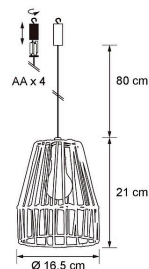

IP44

new

Raili

RAILI DECORATIVE LAMP B/O BLACK

Decorative Lamp

Description of product family

This battery-powered decorative LED lamp is suitable for both indoor and outdoor use. Plastic rattan strips spun around a black metal frame. A fixed LED Edison filament bulb shines warm white light. The battery-powered lamp is easy hang where you want it to create atmosphere. Battery case located on the hook and a timer function.

Technical details

The decorative Raili lamp is suitable for both indoor and outdoor use. LED 14 pcs. warm white 2700 K, non-replaceable. 15 lm. Materials include metal and plastic, color black. Globe 16.5 x 21 cm. Black cable, 80 cm. The battery compartment is located inside the hook. Powered by 4 x AA batteries. Batteries sold separately. Features a 6/18-hour timer.

Quantity

Package 6 pcs

No. 9478968

6 435200 312792

AIRAM