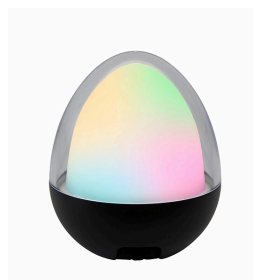

IP54

new

Tarot

TAROT LANTERN DIM RGB USB IP54

Decorative light

Description of product family

Place the decorative light on a table or a shelf to create atmosphere. Suitable for both indoor and outdoor use, IP54. The globe at the top of the light prevents glare. The versatile functions of the light can be controlled with the on/off button: Dimmer with 6 settings, 100% output, RGB gradient colors, slow and fast RGB color change. Bright white light, 4000 K. USB-C charger port, rechargeable and replaceable battery.

Technical details

The decorative Tarot light features a versatile set of lighting effects, which you can control with the on/off button. You can choose between different dimmer settings and an RGB gradient effect, for example. USB-C charger port and a replaceable battery. IP54. Material aluminum and plastic. Height 11.6 cm, diameter 10 cm.

Quantity

Package 8 pcs

No. 9478969

6 435200 312808

AIRAM