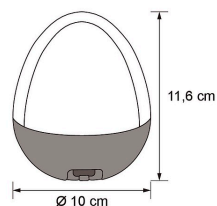

IP54

new

Tarot

TAROT LANTERN DIM RGB USB IP54

Decorative light

Description of product family

Place the decorative light on a table or a shelf to create atmosphere. Suitable for both indoor and outdoor use, IP54. The globe at the top of the light prevents glare. The versatile functions of the light can be controlled with the on/off button: Dimmer with 6 settings, 100% output, RGB gradient colors, slow and fast RGB color change. Bright white light, 4000 K. USB-C charger port, rechargeable and replaceable battery.

Technical details

The decorative Tarot light features a versatile set of lighting effects, which you can control with the on/off button. You can choose between different dimmer settings and an RGB gradient effect, for example. USB-C charger port and a replaceable battery. IP54. Material aluminum and plastic. Height 11.6 cm, diameter 10 cm.

Quantity

Package 8 pcs

No. 9478969

6 435200 312808

AIRAM