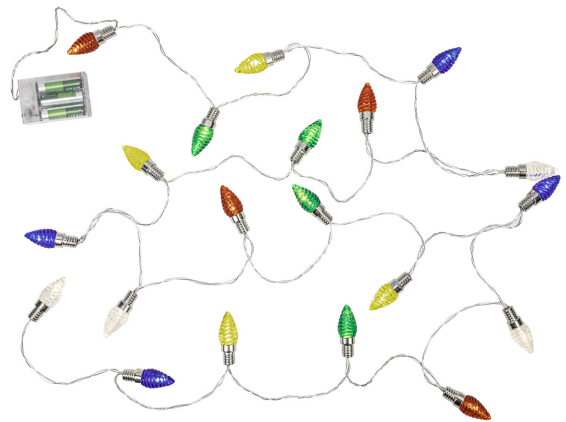

BATTERIES 3xAA NOT INCL.

BATTERIES 3xAA NOT INCL.

PRODUCT CODE	CODE	KG	PRODUCT FAMILY
9478981		0.25	

BATTERIES 3xAA NOT INCL.

EC002761

Mounting

Suitable for outdoor use	No
--------------------------	----

Structure

Lamp type	LED not exchan-geable
-----------	-----------------------

Light source included	Yes
-----------------------	-----

Colour	Multi colour
--------	--------------

Dimming and control

Photometric data