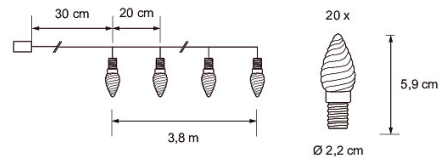

BATTERIES 3xAA NOT INCL.

BATTERIES 3xAA NOT INCL.

PRODUCT CODE	CODE	KG	PRODUCT FAMILY
9478981		0.25	

BATTERIES 3xAA NOT INCL.

EC002761

Mounting

Suitable for outdoor use	No
--------------------------	----

Structure