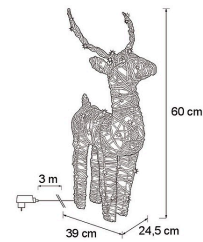

IP44

new

Bertil

BERTIL POLYRATTAN DEER

Decorative figurine

Description of product family

A decorative deer with antlers in a standing position. Brown polyrattan spun around a black metal frame, with warm white LEDs wrapped around it. Suitable for outdoor use. Brighten up your garden or balcony by setting up several lights in little groups across the area!

Technical details

Decorative deer made of polyrattan in a standing position. LED lights wrapped around the frame. LED 50 pcs. warm white, non-replaceable. Features a timer function. Power adapter IP44 GS 4.5V 1.35W, included. Dark cable, 3 m.

Quantity

Package 2 pcs

No. 9478982

6 435200 313751

AIRAM