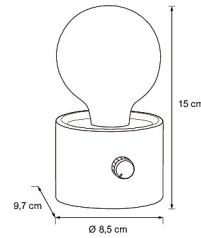

## D8,5CM BATTERIES 3xAA NOT INCL.

Decorative lamp

The Hygge decorative lamp creates a cozy atmosphere. A large, fixed LED filament bulb with a glass globe that has been tinted to make the surface look antique-like. The base of the lamp houses a brassy on/off switch that can be used as a freely adjustable dimmer by twisting it. Available with either a black or white base.

### D8,5CM BATTERIES 3xAA NOT INCL.

PRODUCT CODE	CODE	KG	PRODUCT FAMILY
9478985		0.15	

D8,5CM BATTERIES 3xAA NOT INCL.

EC002761

Mounting

Structure

Dimming and control

Photometric data