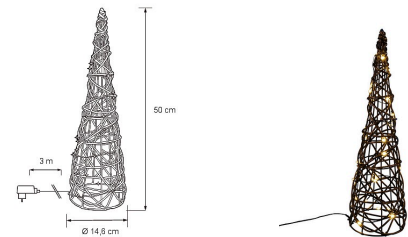

IP44

new

Nila Cone

NILA POLYRATTAN CONE 50 CM

Polyrattan cone

Description of product family

A self-standing cone-shaped decorative light. Cozy and atmospheric on its own, stunning as part of a set of decorations! Brown polyrattan spun around a black metal frame. An LED light set has been wrapped around the frame, giving off a warm white light.

Technical details

Nila Cone polyrattan cone, base Ø 14.6 cm, height 50 cm. LED 30 pcs. warm white, non-replaceable. Power adapter: IP44 GS 4.5V 1.35W, included. Features a timer function. Cable 3 m. For indoor and outdoor use.

Quantity

Package 6 pcs

No. 9478986

6 435200 313775

AIRAM