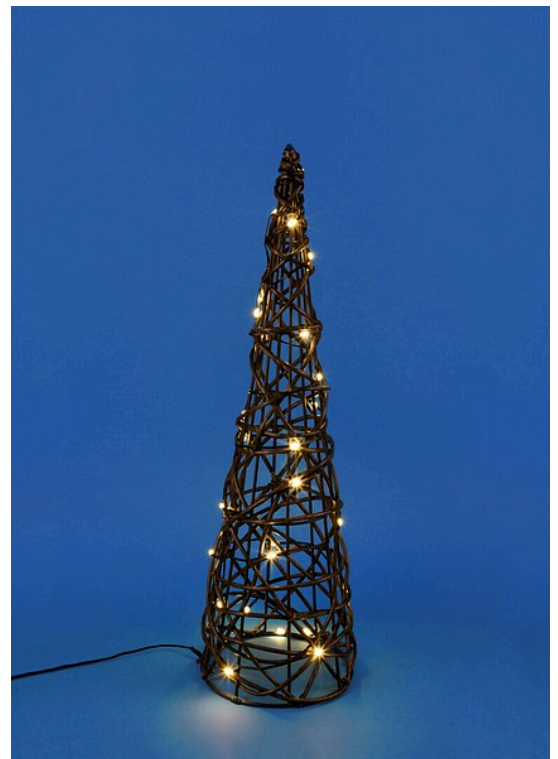

IP44

new

Nila Cone

NILA POLYRATTAN CONE 50 CM

Polyrattan cone

Description of product family

A self-standing cone-shaped decorative light. Cozy and atmospheric on its own, stunning as part of a set of decorations! Brown polyrattan spun around a black metal frame. An LED light set has been wrapped around the frame, giving off a warm white light.

Technical details

Nila Cone polyrattan cone, base Ø 14.6 cm, height 50 cm. LED 30 pcs. warm white, non-replaceable. Power adapter: IP44 GS 4.5V 1.35W, included. Features a timer function. Cable 3 m. For indoor and outdoor use.

Quantity

Package 6 pcs

No. 9478986

6 435200 313775

AIRAM