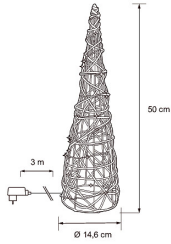

# 30LED IP44 GS 4.5V 1.35W

30LED IP44 GS 4.5V 1.35W			
PRODUCT CODE	CODE	KG	PRODUCT FAMILY
9478986		0.24	

30LED IP44 GS 4.5V 1.35W

EC002761

#### Measurements