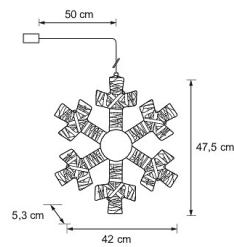

30 LED BATTERIES 3xAA NOT INCL.

30 LED BATTERIES 3xAA NOT INCL.

PRODUCT CODE	CODE	KG	PRODUCT FAMILY
9478994		0.3	

30 LED BATTERIES 3xAA NOT INCL.

EC002761

Mounting

Structure

Dimming and control

Photometric data

Lifetime and capacity

Measurements

Electrotechnical data