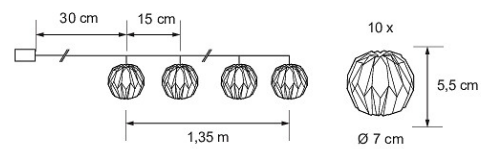

10 LED BATTERIES 3xAA NOT INCL.

10 LED BATTERIES 3xAA NOT INCL.

PRODUCT CODE	CODE	KG	PRODUCT FAMILY
9478996		0.18	

10 LED BATTERIES 3xAA NOT INCL.

EC002761

Mounting

Structure

Dimming and control

Photometric data

Lifetime and capacity

Measurements

Electrotechnical data