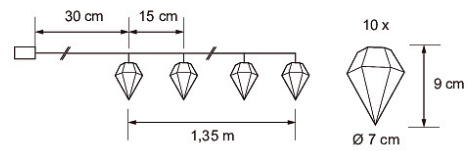

## 10 LED BATTERIES 2xAA NOT INCL.

10 LED BATTERIES 2xAA NOT INCL.

PRODUCT CODE	CODE	KG	PRODUCT FAMILY
9478998		0.18	

10 LED BATTERIES 2xAA NOT INCL.

EC002761

Mounting

Structure

Dimming and control

Photometric data

Lifetime and capacity

Measurements

Electrotechnical data