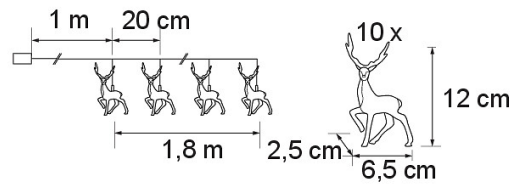

10 LED BATTERIES 2xAA NOT INCL.

10 LED BATTERIES 2xAA NOT INCL.

| PRODUCT CODE | CODE | KG | PRODUCT FAMILY |
|--------------|------|------|----------------|
| 9479002 | | 0.15 | |

10 LED BATTERIES 2xAA NOT INCL.

EC002761

Mounting

Structure

Dimming and control

Photometric data

Lifetime and capacity

Measurements

Electrotechnical data