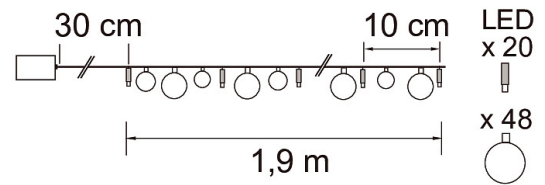

PRODUCT CODE	CODE	KG	PRODUCT FAMILY
9479007		0.2	

EC002761

Mounting

Suitable for outdoor use	No
--------------------------	----

Structure

Lamp type	LED not exchan-geable
-----------	-----------------------

Light source included	Yes
-----------------------	-----

Dimming and control

Photometric data

Lifetime and capacity

Measurements

Electrotechnical data