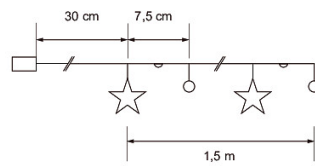

20 LED BATTERIES 2xAA NOT INCL.

20 LED BATTERIES 2xAA NOT INCL.

PRODUCT CODE	CODE	KG	PRODUCT FAMILY
9479014		0.05	

20 LED BATTERIES 2xAA NOT INCL.

EC002761

Mounting

Structure

Dimming and control

Photometric data

Lifetime and capacity

Measurements

Electrotechnical data