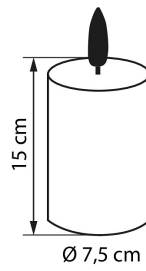

15 CM 2XAA NOT INCL.

15 CM 2XAA NOT INCL.

PRODUCT CODE	CODE	KG	PRODUCT FAMILY
9479019		0.3	

15 CM 2XAA NOT INCL.

Mounting	
Suitable for outdoor use	No
Degree of protection (IP)	IP20

Structure	
Lamp type	LED not exchangeable
Light source included	Yes

Dimming and control	
---------------------	--

Photometric data	
------------------	--

Lifetime and capacity	
-----------------------	--

Measurements	
Height/depth (mm)	150
Diameter (mm)	75

Electrotechnical data	
-----------------------	--