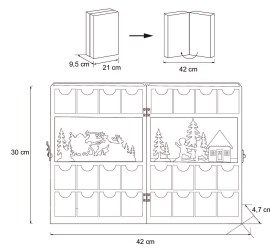

## 6 LED BATTERIES 2xAA NOT INCL.

6 LED BATTERIES 2xAA NOT INCL.

PRODUCT CODE	CODE	KG	PRODUCT FAMILY
9479022		0.32	

6 LED BATTERIES 2xAA NOT INCL.

EC002761

Mounting

Structure

Dimming and control

Photometric data

Lifetime and capacity

Measurements

Electrotechnical data