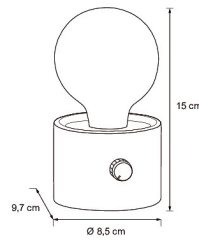

D8,5CM BATTERIES 3xAA NOT INCL.

Decorative lamp

The Hygge decorative lamp creates a cozy atmosphere. A large, fixed LED filament bulb with a glass globe that has been tinted to make the surface look antique-like. The base of the lamp houses a brassy on/off switch that can be used as a freely adjustable dimmer by twisting it. Available with either a black or white base.

D8,5CM BATTERIES 3xAA NOT INCL.

PRODUCT CODE	CODE	KG	PRODUCT FAMILY
9479038		0.15	

D8,5CM BATTERIES 3xAA NOT INCL.

EC002761

Mounting

Structure

Dimming and control

Photometric data